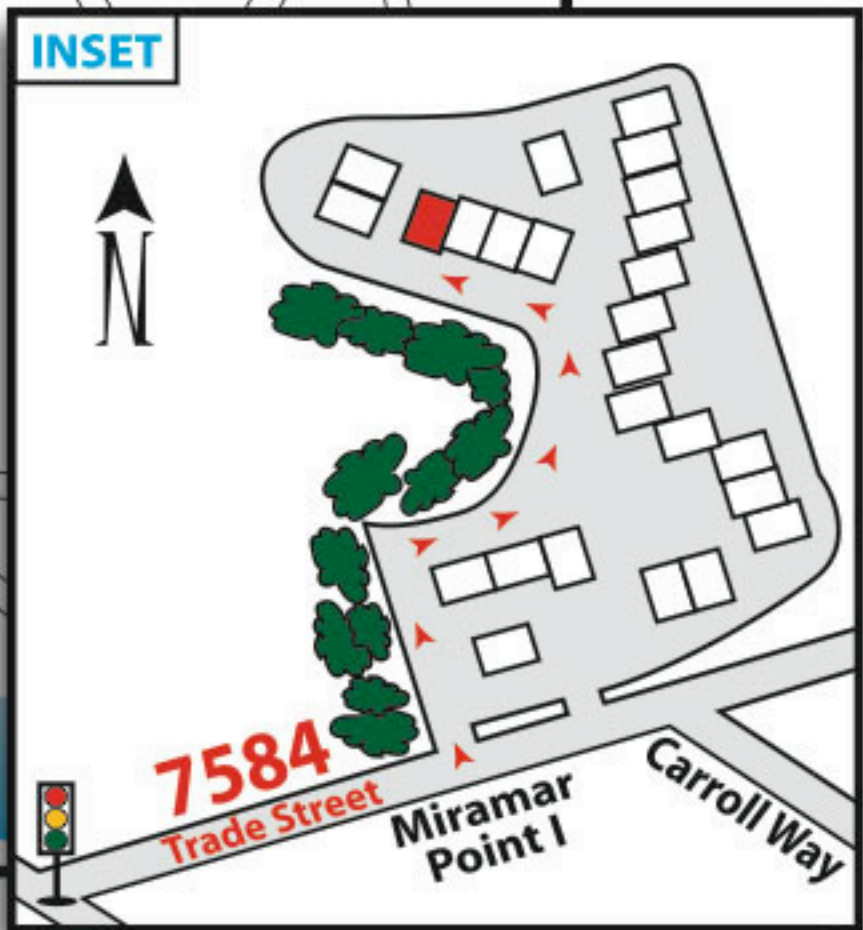

See inset at bottom-right for detailed view

From Interstate 805: Take Miramar Road east - 1.6 mi
 Turn left at Camino Santa Fe - 0.9 mi
 Turn right at Trade Street - 0.4 mi
 Turn left in the driveway just after the Eucalyptus trees at Miramar Point I (not Miramar Point II)
 Keep all the buildings on your right and the trees on your left until you see our sign

From Interstate 15: Exit 14 Miramar Road/Pomerado Road west - 0.1
 Pomerado Road becomes Miramar Road - 2.6 mi
 Turn right at Carroll Road. You will see a Pyramid on the corner - 0.3 mi
 Turn right at Carroll Way - 0.3 mi
 Turn left at Trade Street - 0.2 mi
 Turn right in the driveway just before the Eucalyptus trees at Miramar Point I (not Miramar Point II)
 Keep all the buildings on your right and the trees on your left until you see our sign